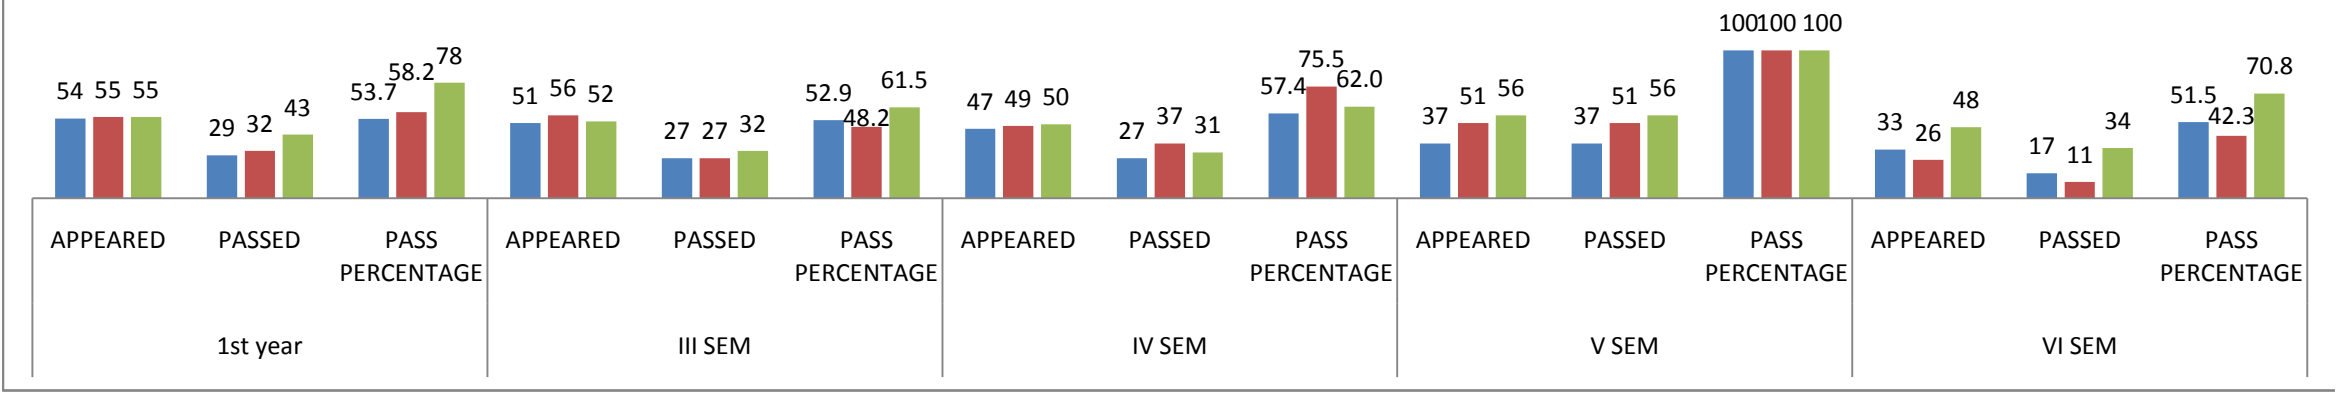

Result analysis for the AY :2013-14,2014-15,2015-16

A.Y.	1st year			III SEM			IV SEM			V SEM			VI SEM		
	APPEARED	PASSED	PASS PERCENTAGE	APPEARED	PASSED	PASS PERCENTAGE	APPEARED	PASSED	PASS PERCENTAGE	APPEARED	PASSED	PASS PERCENTAGE	APPEARED	PASSED	PASS PERCENTAGE
2013-14	54	29	53.7	51	27	52.9	47	27	57.4	37	37	100	33	17	51.5
2014-15	55	32	58.2	56	27	48.2	49	37	75.5	51	51	100	26	11	42.3
2015-16	55	43	78	52	32	61.5	50	31	62.0	56	56	100	48	34	70.8

### GPT-KORUTLA- CIVIL RESULT ANALYSIS

■ 2013-14 ■ 2014-15 ■ 2015-16

|